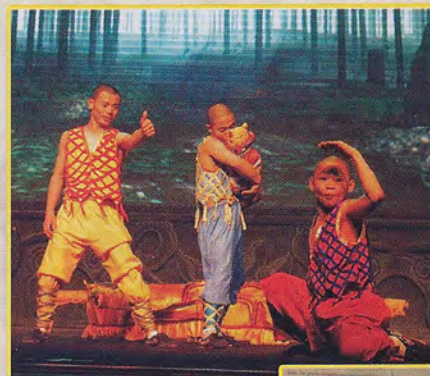

SOUL OF SHAO LIN

"Truly amazing!
A dazzling
display of skill –
masterful and
impressive!"
– *New York Post*

Recipient of
2 Broadway
Award
Nominations
(A Tony, and
a Drama Desk
Award)